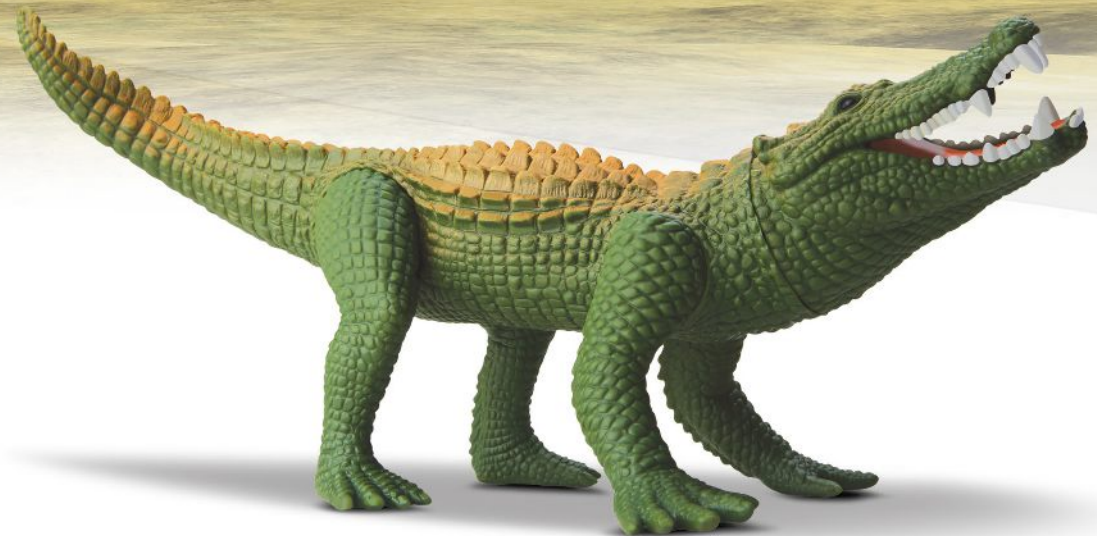

DINO ISLAND

ADVENTURE

1690

VINIL ATÓXICO!

REF.

DUM 14

1680	Caminhonete Vegas e Crocodilo	7897252216807	57,0 X 18,5 X 22,5	06	0,147	97897252203343
	Caminhonete		24,0 X 9,0 X 9,0			
	Crocodilo		30,5 X 14,0 X 15,5			
1690	Caminhonete Vegas e Spinoossauro	7897252216906	57,0 X 18,5 X 22,5	06	0,147	97897252203367
	Caminhonete		24,0 X 9,0 X 9,0			
	Spinoossauro		34,0 X 9,5 X 17,0			